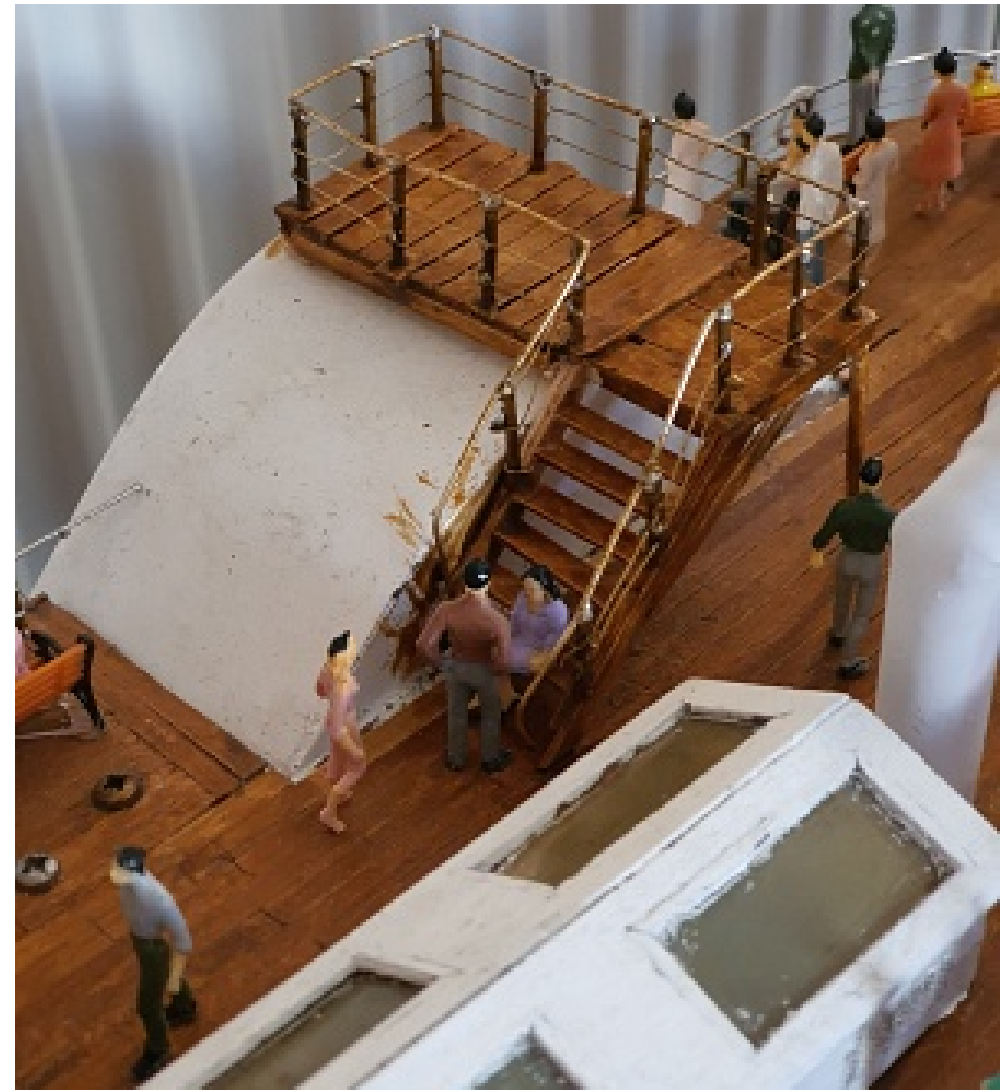

Read more by scanning the QR code below

or by going to:
model-boats.com/65962

PS Westward Ho

by stevedanter

Model Boats Website!

19th Jan 2020

PS Westward Ho

Looking busy aboard the PS Westward Ho this morning